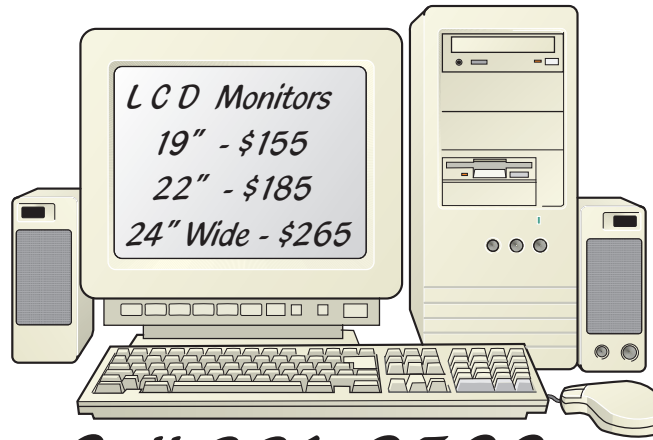

Intel Basic System Deals Quality with Upgradability

- * Deluxe Motherboard
- * 2GB DDR2 Ram (4GB Max w/Dual Channel)
- * 160 Gig Sata Drive
- * Integrated Dx9 Video 6.1 Audio / Gigabit Nic
- * 16x DVD-RW Drive
- * PCI Express x16 Slot
- * 8 USB2 Ports
- * Mid-Tower ATX Case with 350W Power Supply

With Intel Core 2 Quad Q8400 CPU - (2.6G)

\$495 Bare Bones without OS

Add Win XP Home - \$95
Add Win XP Pro - \$160
Add Vista Home Prem. - \$125

Upgrd to 4 GB DDR2 - \$40
Upgrd to 320G Sata - \$25

With Intel Core 2 Duo E7500 CPU - (2.9G)

\$425 Bare Bones without OS

With Intel Dual Core E5200 CPU (2.5G)

\$350 Bare Bones without OS

Computer Care

Call 221-9500

Mon-Fri: 10:00-7:00

Sat: 10:00-5:00

(Updated 9/25/09)